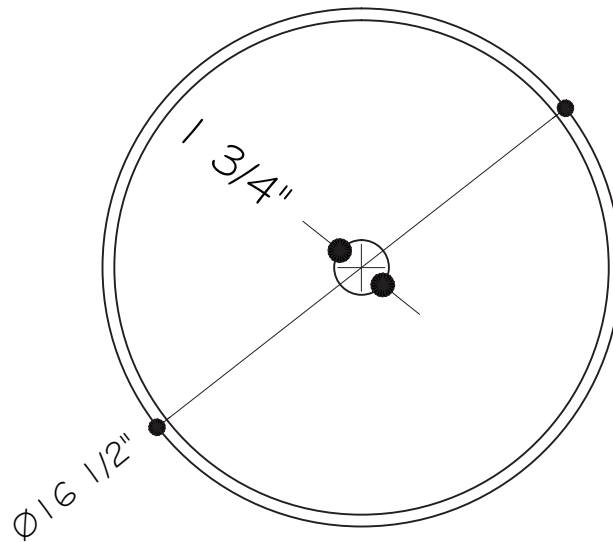

VIGO Glass Round Vessel Bathroom Sink in Iridescent
VG07074

MEASUREMENTS	
Overall Diameter	16 1/2"
Overall Height	9"
Sink Hole Diameter	1 3/4"

PRODUCT FEATURES
<ul style="list-style-type: none"> • 1 3/4" drain opening • Handmade Sink • Scratch resistant • Solid tempered glass construction • Above counter installation • Protected by VIGO's Limited Lifetime Warranty

FRONT VIEW

TOP VIEW

NOTE: DRILL HOLL SIZE IN CONTERTOP Ø1 3/4"
GLASS THICKNESS 1/2"
GLASS DIAMETER AND HEIGHT MAY VARY UP TO 1/2"