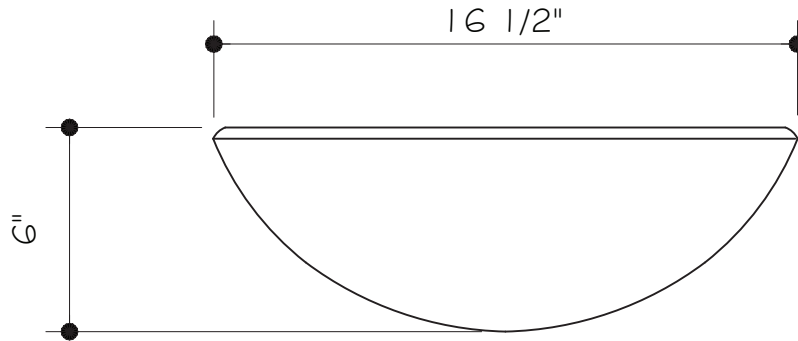

VIGO Glass Round Vessel Bathroom Sink in Iridescent
VG07074

MEASUREMENTS	
Overall Diameter	16 1/2"
Overall Height	9"
Sink Hole Diameter	1 3/4"

PRODUCT FEATURES
<ul style="list-style-type: none"> • 1 3/4" drain opening • Handmade Sink • Scratch resistant • Solid tempered glass construction • Above counter installation • Protected by VIGO's Limited Lifetime Warranty

FRONT VIEW

TOP VIEW

NOTE: DRILL HOLL SIZE IN CONTERTOP Ø1 3/4"
GLASS THICKNESS 1/2"
GLASS DIAMETER AND HEIGHT MAY VARY UP TO 1/2"